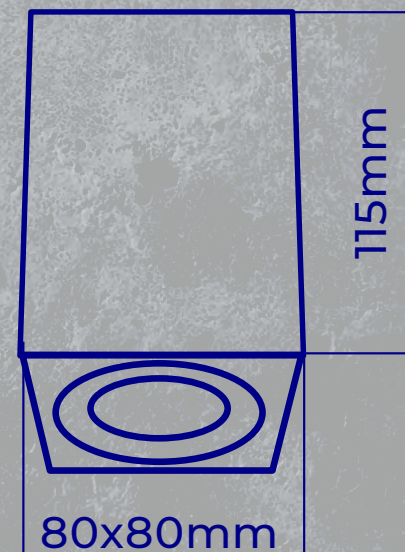

BORD DLP-50-W

22552

BORD DLP-50-B

125mm

Ø95mm

Kanlux

KANLUX BORD XS

A kisebb Kanlux BORD lámpatest család.

25479

BORD XS DLP-50-W

25478

BORD XS DLP-50-B

Kanlux

KANLUX GORD XS

A kisebb Kanlux GORD lámpatest család.

25477

GORD XS DLP-50-W

25476

GORD XS DLP-50-B

Kanlux

Kanlux BORD/BORD XS / Kanlux GORD XS

A lámpatestek kifinomultságot és eleganciát kölcsönöznek minden helyiségnek.

Kanlux

Kanlux BORD/BORD XS / Kanlux GORD XS

Kanlux BORD / Kanlux BORD XS / Kanlux GORD XS

NEW

●	BORD DLP-50-B	22552	max 10W LED	ø95 x 125
○	BORD DLP-50-W	22551	max 10W LED	ø95 x 125
●	BORD DLP-50-SR/B	22558	max 10W LED	ø95 x 125
○	BORD DLP-50-SR/W	22559	max 10W LED	ø95 x 125
●	BORD XS DLP-50-B	25478	max 10W LED	ø80 x 115
○	BORD XS DLP-50-W	25479	max 10W LED	ø80 x 115
●	GORD XS DLP-50-B	25476	max 10W LED	80 x 80 x 115
○	GORD XS DLP-50-W	25477	max 10W LED	80 x 80 x 115