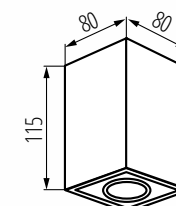

GORD XS DLP

HIGH
quality
finish